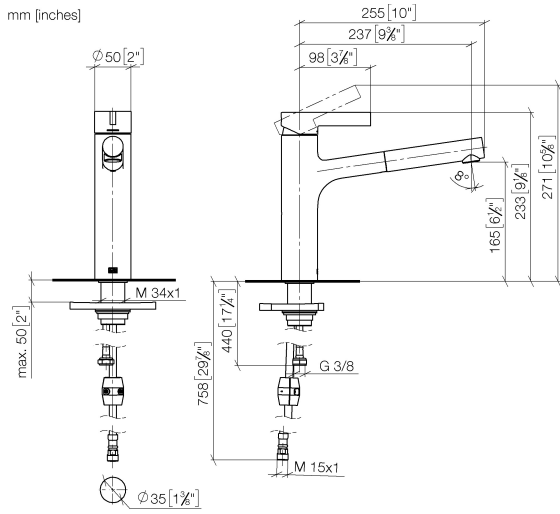

## DORNBACHT LYV Single-lever mixer Pull-out - Chrome

---

33 845 110

- 237mm projection
- pivotable spout 120°
- air-enriched flow and spray flow
- fabric braided hose 1500 mm
- max. flow 8.8 l/min at 3 bar flow pressure

Intrinsic protection against back flow.

	Chrome	33 845 110-00
	Soft Black	33 845 110-69
	Brushed Nickel	33 845 110-70

**DORNBRAUCH LYV Single-lever mixer Pull-out - Chrome**

33 845 110

**Flow rate chart**

**Certificates**

Belgaqua\_23-012- ACS\_23 ACC NY AbP\_10068.  
27\_3. 085.

**DORNBRAUCH LYV Single-lever mixer Pull-out - Chrome**

33 845 110

Parts for other finishes can be found here: [Soft Black](#)

**Spare parts list**

No.	Item Number	Name	Quantity used	Delivery time
1	90 20 81 001 00-00	handle	1	2
2	90 28 30 010 00-00	cover	1	2
3	90 15 05 067 00 90	cartridge	1	2
4	90 18 40 227 00 90	insert	1	2
5	90 30 02 101 00 90	hose	1	2
6	90 23 01 051 00 90	flow reducer	1	2
7	90 14 05 081 00 90	seal	1	2
8	90 12 11 180 00-00	shower	1	2
9	90 14 15 062 00 90	gasket kit	1	2
10	90 30 01 211 00 90	shaft	1	2
11	90 14 05 080 00 90	seal	1	2
12	90 23 10 003 00 90	fixing set	1	2
13	04 30 04 100 00 90	hose	2	2
14	90 30 04 110 00 90	hose	1	2