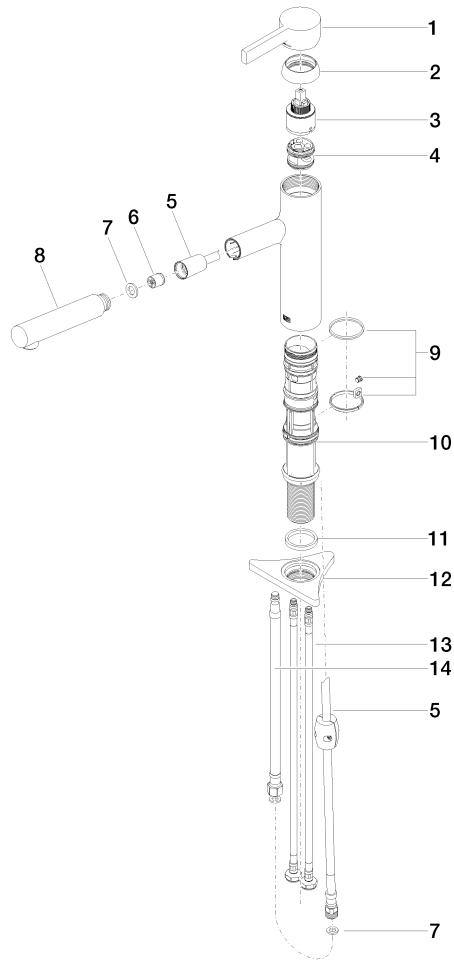

## DORNBACHT LYV Single-lever mixer Pull-out - Chrome

---

33 845 110

- 237mm projection
- pivotable spout 120°
- air-enriched flow and spray flow
- fabric braided hose 1500 mm
- max. flow 8.8 l/min at 3 bar flow pressure

Intrinsic protection against back flow.

	Chrome	33 845 110-00
	Soft Black	33 845 110-69
	Brushed Nickel	33 845 110-70

**DORNBRAUCH LYV Single-lever mixer Pull-out - Chrome**

33 845 110

**Flow rate chart**

**Certificates**

Belgaqua\_23-012- ACS\_23 ACC NY AbP\_10068.  
27\_3. 085.

**DORNBRAUCH LYV Single-lever mixer Pull-out - Chrome**

33 845 110

Parts for other finishes can be found here: [Soft Black](#)

**Spare parts list**

No.	Item Number	Name	Quantity used	Delivery time
1	90 20 81 001 00-00	handle	1	2
2	90 28 30 010 00-00	cover	1	2
3	90 15 05 067 00 90	cartridge	1	2
4	90 18 40 227 00 90	insert	1	2
5	90 30 02 101 00 90	hose	1	2
6	90 23 01 051 00 90	flow reducer	1	2
7	90 14 05 081 00 90	seal	1	2
8	90 12 11 180 00-00	shower	1	2
9	90 14 15 062 00 90	gasket kit	1	2
10	90 30 01 211 00 90	shaft	1	2
11	90 14 05 080 00 90	seal	1	2
12	90 23 10 003 00 90	fixing set	1	2
13	04 30 04 100 00 90	hose	2	2
14	90 30 04 110 00 90	hose	1	2